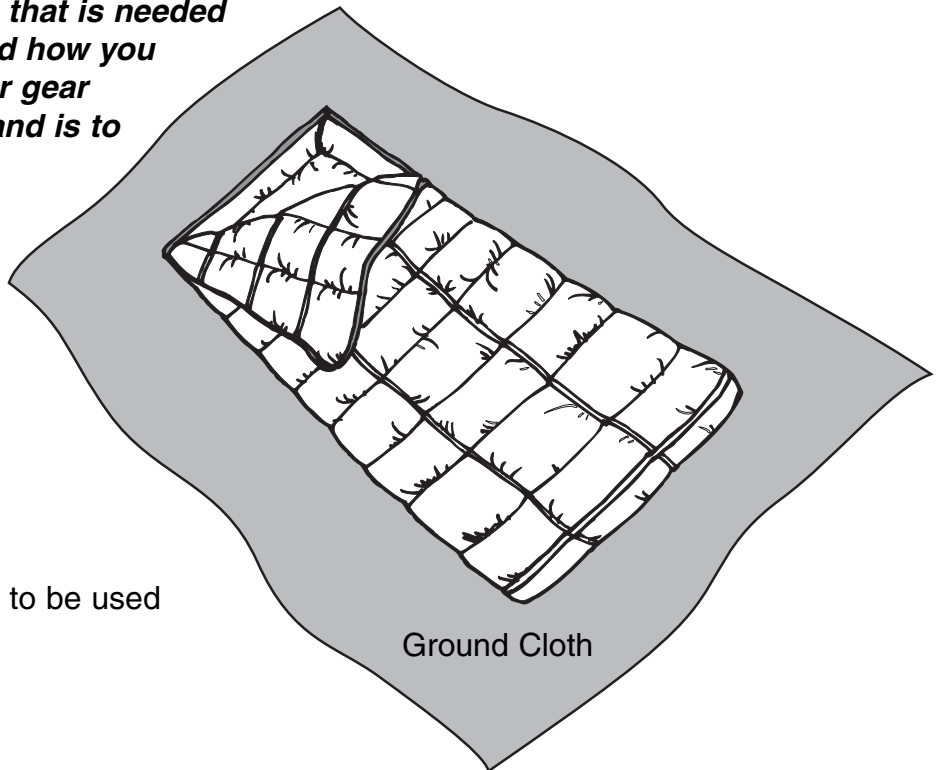

# Ordeal Packing Instructions

***Below you will find everything that is needed for the night of your ordeal and how you can prepare this gear. All other gear should be packed separately and is to be stored until the following evening.***

Pack everything listed above inside your sleeping bag and then roll your sleeping bag with your ground cloth around it lengthwise and secure it with string as shown below. In addition to the items listed you must wear a complete Scout Uniform.