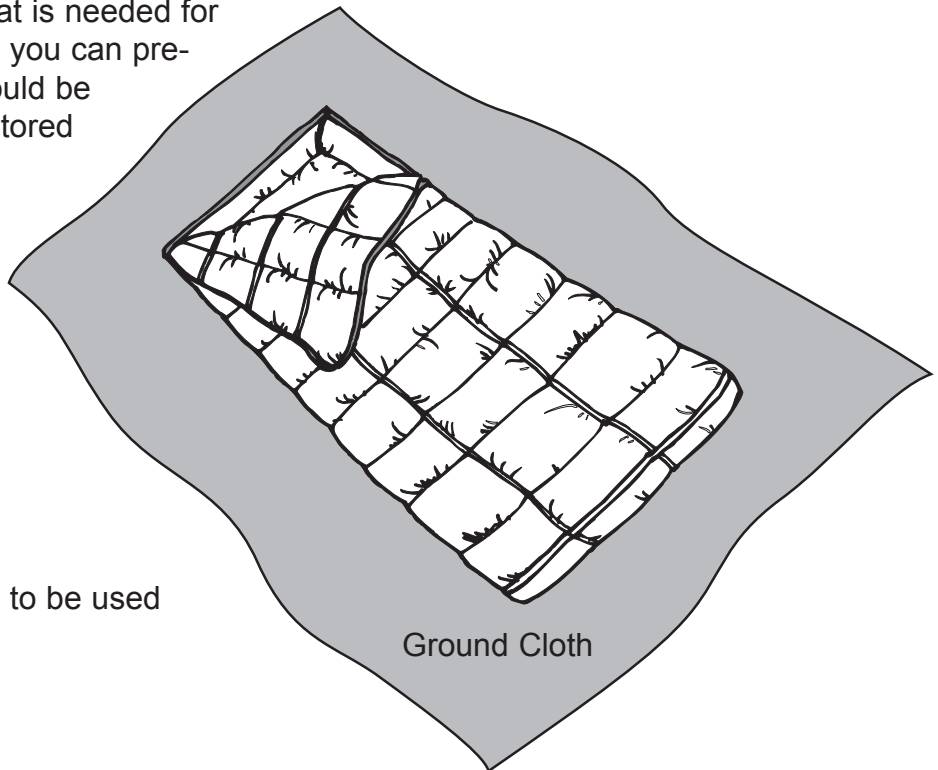

Ordeal Packing Instructions

Below you will find everything that is needed for the night of your ordeal and how you can prepare this gear. All other gear should be packed separately and is to be stored until the following evening.

Pack everything listed above inside your sleeping bag and then roll your sleeping bag with your ground cloth around it lengthwise and secure it with string as shown below. In addition to the items listed you must wear a complete Scout Uniform.